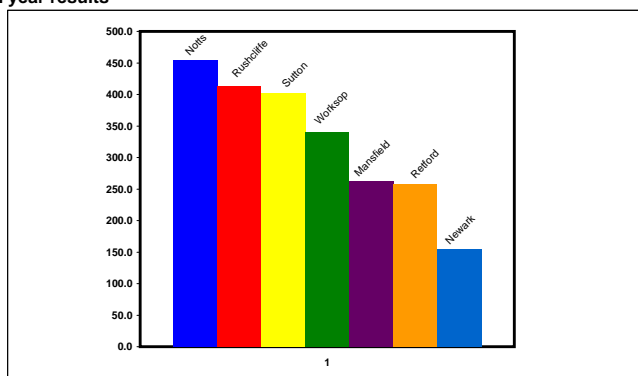

Overall year results

Today's Overall results

Start Time 10:00 Finish time 02:45

Position	Number range	Club	Total Points	U11G		U11B		U13G		U13B		U15G		U15B	
1st	801-899	Notts	221.0	19	5	19	5	43	1	50	1	50	1	40	2
2nd	301-399	Rushcliffe	209.0	38	1	38	1	40	3	40	2	14	5	39	3
3rd=	401-499	Worksop	164.5	10.5	7	27	2	22	6	38	3	37	3	30	4
3rd=	501-599	Sutton	189.0	26	3	26	4	17	7	38	3	36	4	46	1
5th	601-699	Retford	132.5	24.5	4	27	2	43	1	15	6	11	7	12	6
6th	01-99	Mansfield	133.0	33	2	12	6	26	4	20	5	42	2	0	7
7th	101-199	Newark	85.0	13	6	12	6	23	5	3	7	13	6	21	5
				Points	Position	Points	Position	Points	Position	Points	Position	Points	Position	Points	Position